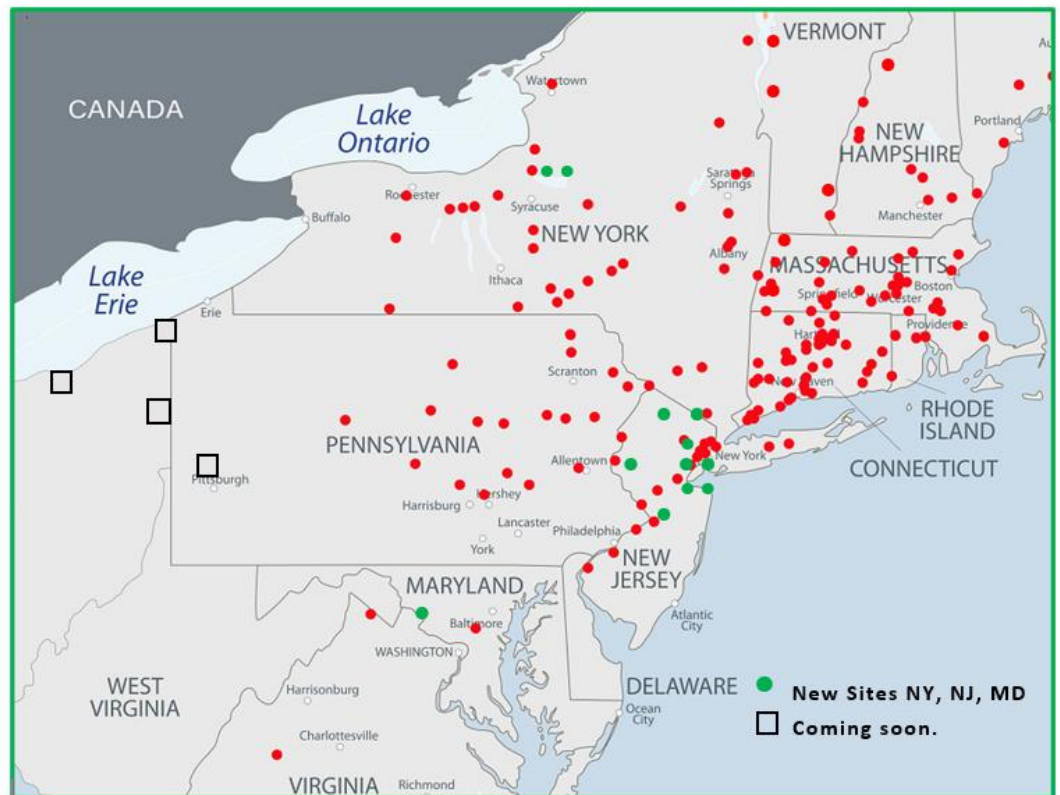

## New Fuelrite Sites in New York, New Jersey, and Maryland

Fuelrite, the largest Fuel Savings Network in the Greater Northeast with over 200 locations, announces [eleven new locations](#) in New York, New Jersey, and Maryland. See below for complete directions and details.

- Liverpool, NY (2)
- Avenel, NJ
- Edison, NJ
- Newark, NJ
- Palmyra NJ
- Phillipsburg, NJ (2)
- S. Plainfield, NJ
- Wharton, NJ
- Elkridge, MD

**Cost-Plus Pricing • Online Controls + Reporting 24/7 • No Fees**

## NEW YORK

- Liverpool, NY, BYRNE DAIRY** I-90 Exit 37. Turn right after toll booth. Immediately after I-90 overpass on the left. DEF at Pump, Tractor Trailer Accessible, Deli  
491 Electronics Pkwy,  
1-315-457-0530  
Hours: 24/7/365
- Liverpool NY, BYRNE DAIRY** I-90 Exit 38. Left exit to Oswego Road heading North. .5 mile to right onto Liverpool Bypass. .5 mile to end, turn left to Morgan Road. Site is 1 mile on right. (Site is 2 miles off of I-90 Exit 38 and just North of the Amazon Fulfillment Center),DEF at Pump, Tractor Trailer Accessible, Deli  
7456 Morgan Road  
1-315-451-4602  
Hours: 24/7/365

Continue for more locations in New York, New Jersey, Maryland